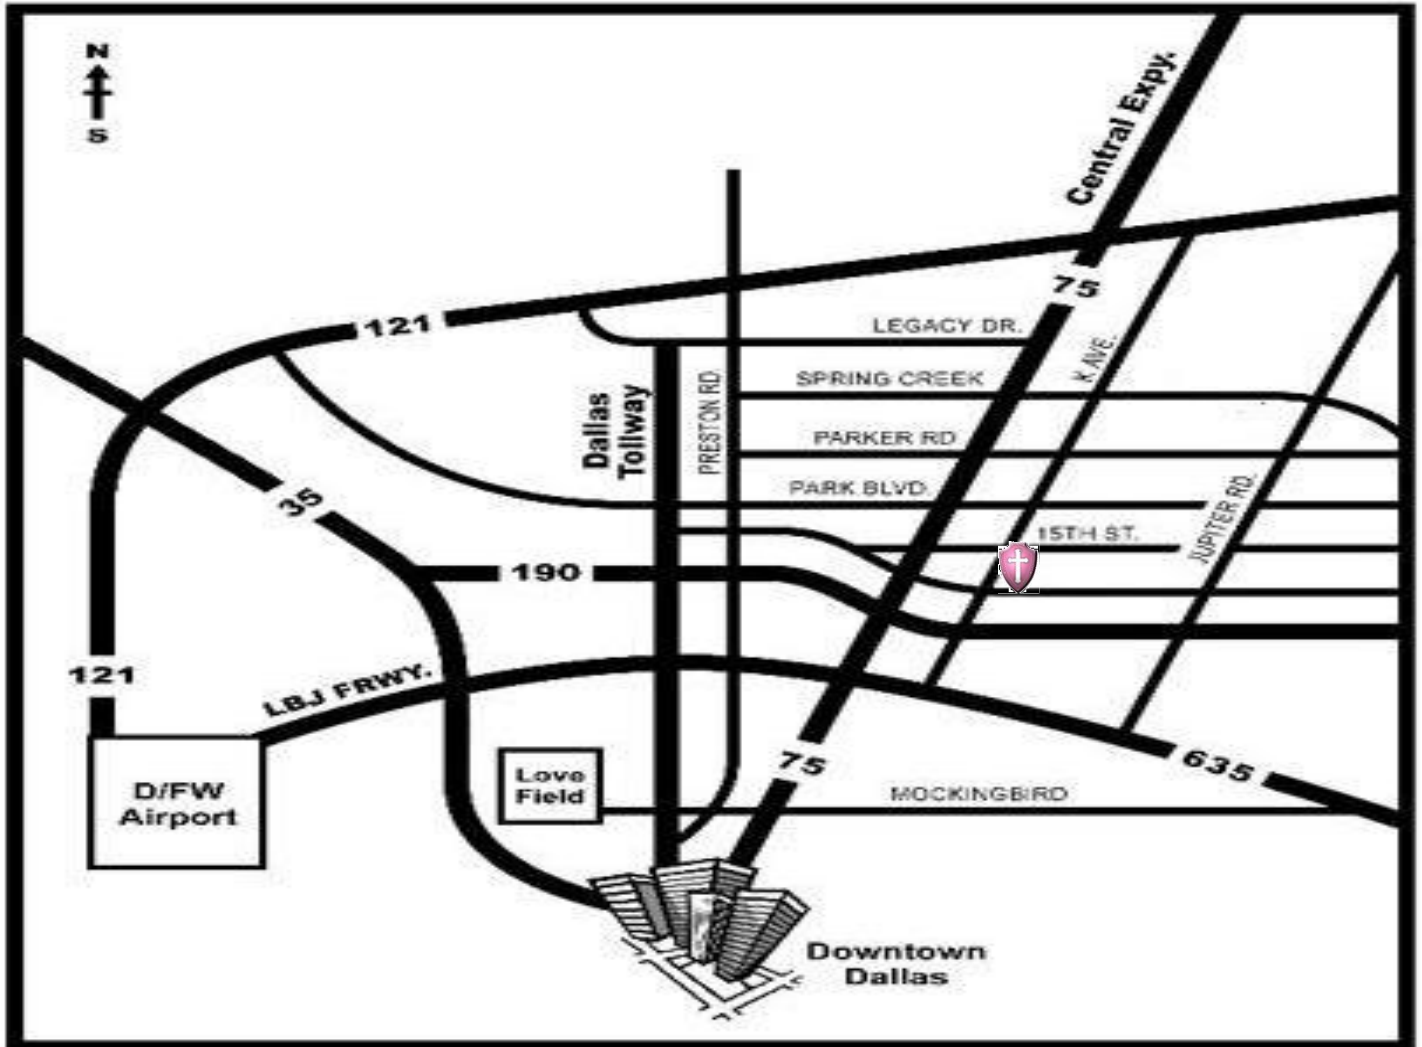

Directions to our Plano Studio

From Dallas:

From LBJ Freeway (Hwy. 635) take Central Expressway (Hwy. 75) north to Plano. Exit 15th Street and turn right (east). Travel approximately 1/4 mile and turn right on Avenue K. Proceed 1 block and turn left on 14th Street then left on Vontress. Turn into the parking garage for parking. Walk back to 14th and K ave. We are in suite 1105-D. Between the **blue awning** and the security store.