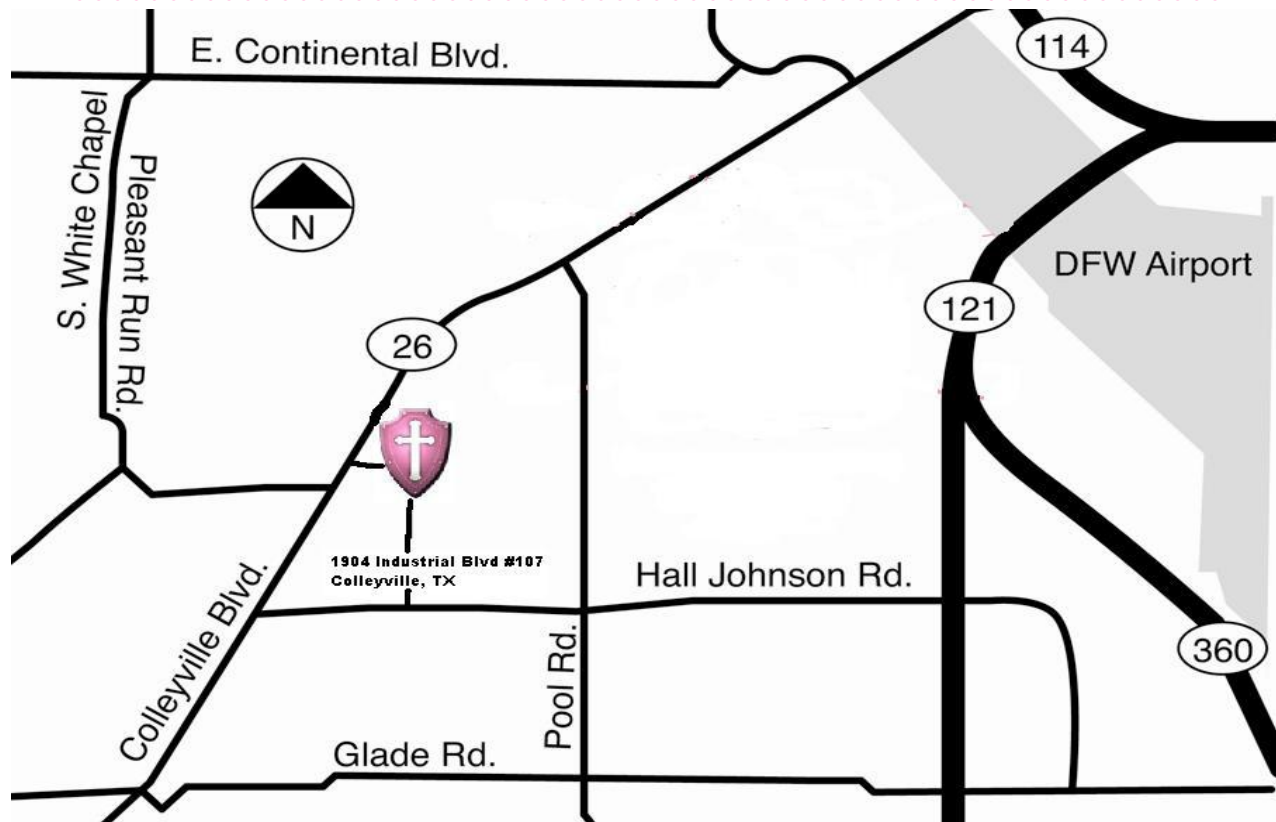

Directions to our Studio

From Fort Worth:

Take TX 121 North/TX 183 East (Look for Signs TX 121 N/DFW Airport/Dallas/TX 183E)
Exit Precinct Line Road - Take a Left on Precinct Line
Take a Right on 26 (Grapevine Hwy) go about 4 Miles
You will pass Hall Johnson (IMAX Theatre / Borders will be on your right)
You will pass Tinker - After Tinker it is the first Street on your Right
Turn Right on Industrial. It does not have a stop sign or light.
Right before Industrial, on your right is a store called "Yard Art" & on left will be "Fast Graphics".

From Dallas:

US - 80 West to I - 30 West - Exit #44A toward Denton onto I - 35E North
Bear Left on TX - 183 West then Bear Right on TX - 114 West
Turn Left on IRA E WOODS (Hwy 26 West) - Go About 3.5 Miles on Hwy 26
You will pass Grapevine High School on your Left - Keep Going.
The last light prior to Industrial is John McCain.
Be Looking for Boulevard Pet Clinic and Edward Jones on your Left.
Get in the turning lane when you see these. Industrial is the street after their offices.
Turn Left on Industrial. There will be a store called "Fast Graphics" on your right.
Industrial does not have a stop light or stop sign. It is a Small road and you can miss it!
If you pass Tinker Street you have gone too far!
Go all the way down Industrial. Take the last left into our office complex.
Go into the door that has "EVENT BOUTIQUE" its studio 107.